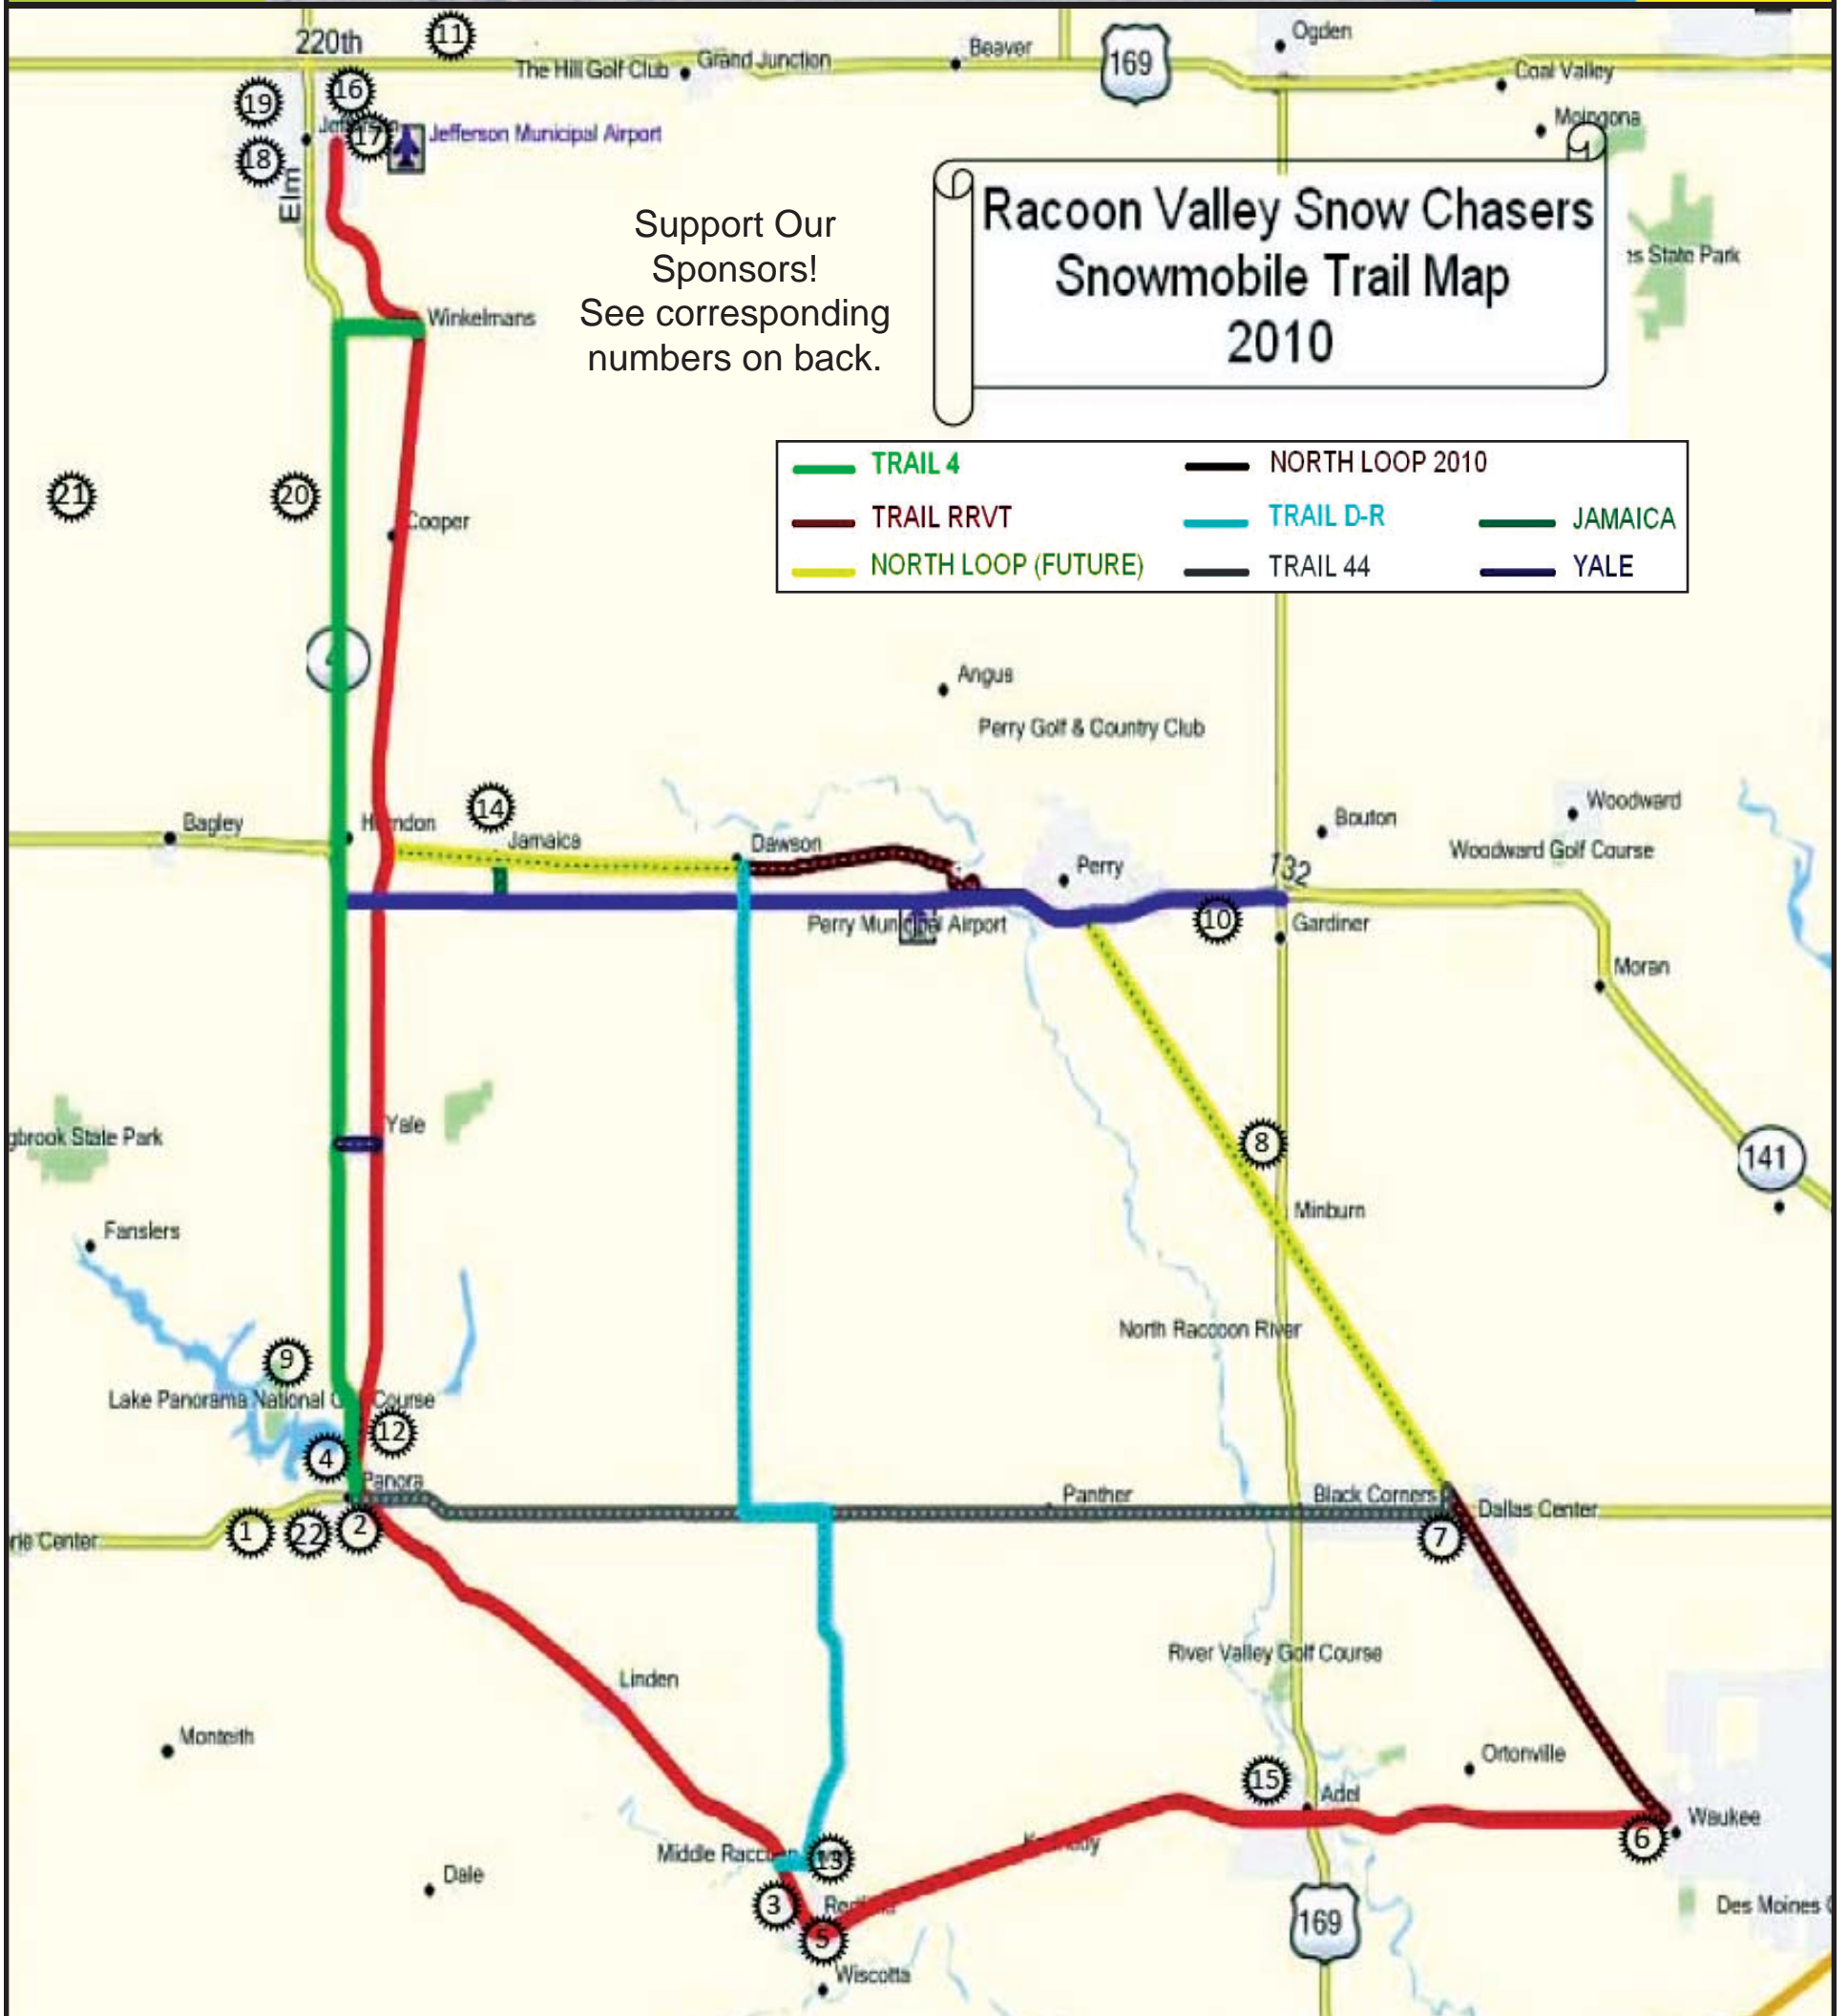

**Hosting 155th  
Summer Campout  
July 22-24**

**SERVING CENTRAL IOWA**

1. Panora Auto Parts	9. Lake Panorama Conference Center	 <p><b>2010 Snowmobile Trail Map</b></p>	
2. Panora Oil Company	10. Van Wall Power Sports		
3. Offsides Bar and Grill	11. Hamilton Redi-Mix		
4. Heartland Coop —Panora	12. Lake Lumber Co.		
5. Heartland Coop —Redfield	13. The Dexfield Diner	17. The Uptown Café	21. Raccoon River Stunt Riders
6. Heartland Coop —Waukee	14. The Do-Drop Inn	18. McAtee Tire and Auto	22. B&M Restaurant and Bar
7. Heartland Coop —Dallas Center	15. Kinnick's Bar and Grill	19. Joe's Paint and Body Shop	Ames Power Sports Nishna Valley Cycle Mid States Powersports
8. Heartland Coop —Minburn	16. Metro Club Sports Bar	20. Flack Farms	